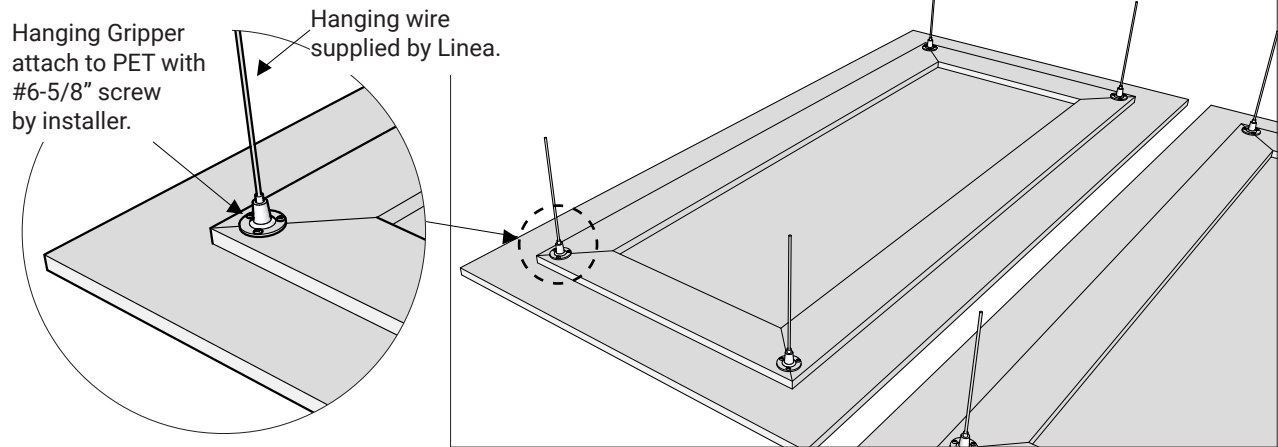

Contact LINEA for details

MODULES

Circular Cloud

Irregular Cloud

Leaf Canopy

Cosmic Canopy

Architectural Tree Canopy

Product information is subject to change without notice.

ATTACHMENT METHODS

INSTALL OPTION #1

INSTALL OPTION #2

NOTE:

Use a sharp utility knife to cut **FLEXIFELT** panels to suit field conditions for MEP fixtures.