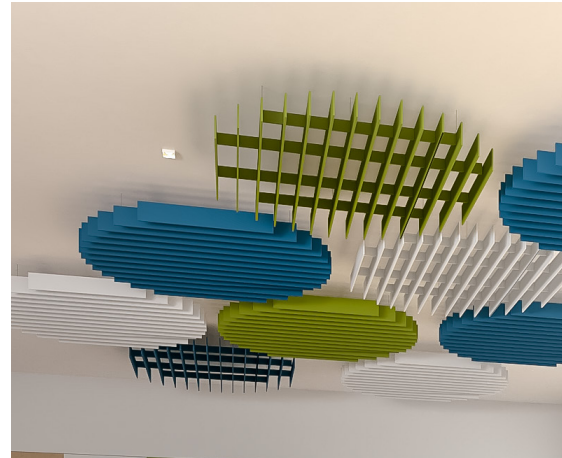

LINEA FLEXIFELT

CLOUDS

*Product information is subject to change without notice.

T 604-776-2265 sales@lineaceilings.com lineaceilings.com 2320 Peardonville Road Abbotsford, BC Canada V2T 6J8