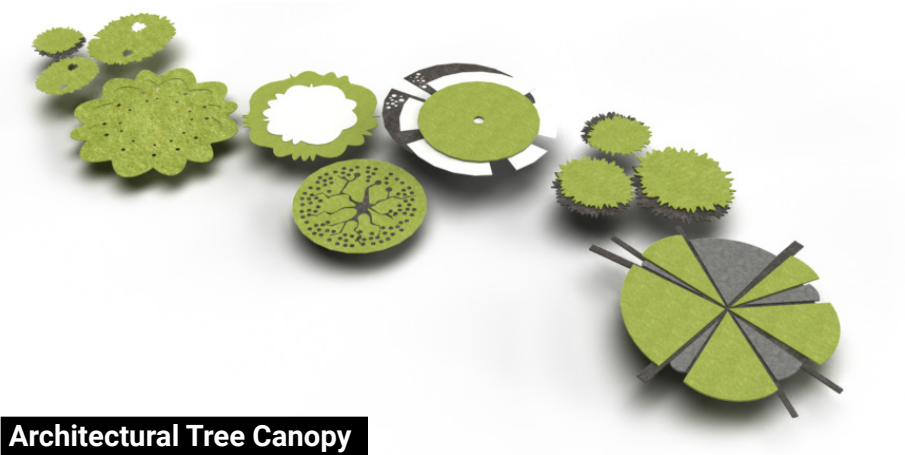

LINEA

CEILING & WALL SYSTEMS

FLEXIFELT

CLOUDS

Introducing **FLEXIFELT**

LINEA **FLEXIFELT CLOUDS** combine aesthetic appeal with outstanding acoustic performance, boasting a smooth, fabric-like finish. Crafted from PET (Polyethylene Terephthalate) material, this substrate is semi-rigid, lightweight, impact-resistant, and tackable, while maintaining exceptional acoustical properties suitable for both wall and ceiling applications.

Contact LINEA for details

MODULES

Circular Cloud

Irregular Cloud

Leaf Canopy

Cosmic Canopy

Architectural Tree Canopy

Product information is subject to change without notice.