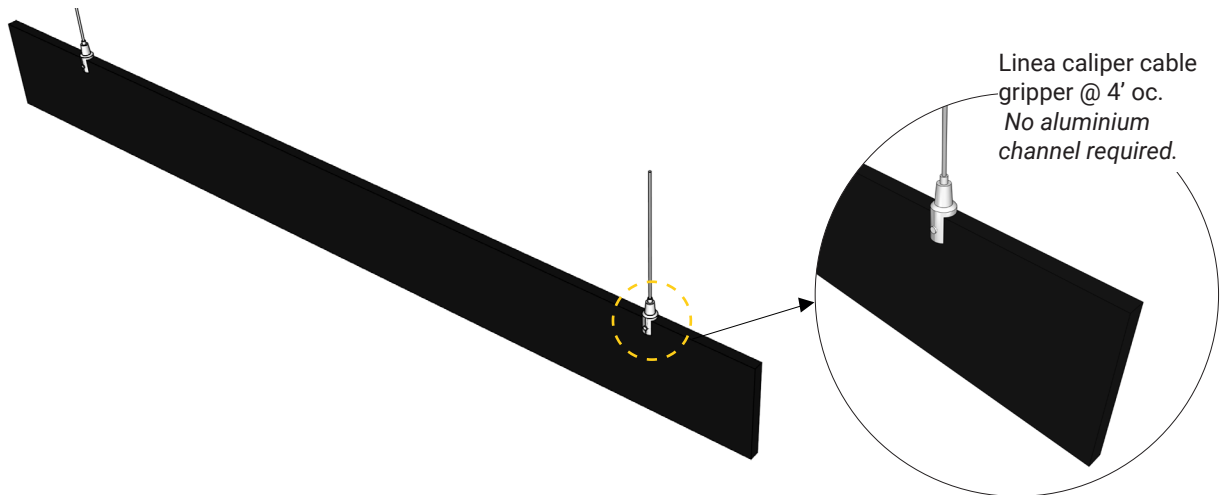

Contact LINEA for details

MODULES

Circular Cloud

Irregular Cloud

Leaf Canopy

Cosmic Canopy

Architectural Tree Canopy

Product information is subject to change without notice.

ATTACHMENT METHODS

INSTALL OPTION #1

INSTALL OPTION #2

NOTE:

Use a sharp utility knife to cut **FLEXIFELT** panels to suit field conditions for MEP fixtures.