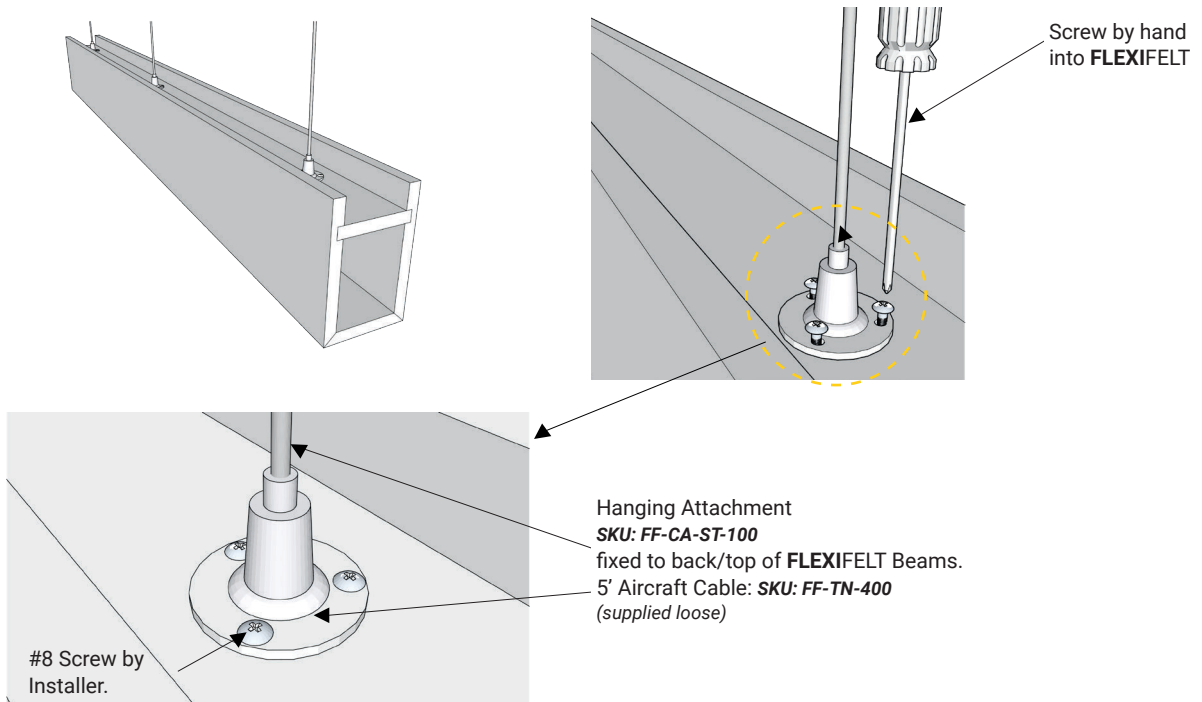

Contact LINEA for details

**Product information is subject to change without notice.*

MODULES

LINEA — FLEXIFELT Beams			
Style	Height	Width	Length
Module 1	4"	2"	Up to 8'
Module 2	5"	3"	Up to 8'
Module 3	8"	4"	Up to 8'
Module 4	12"	6"	Up to 8'

Additional sizing and pattern options are available.
 Contact a **LINEA** representative for more details

ATTACHMENT METHOD

*Product information is subject to change without notice.