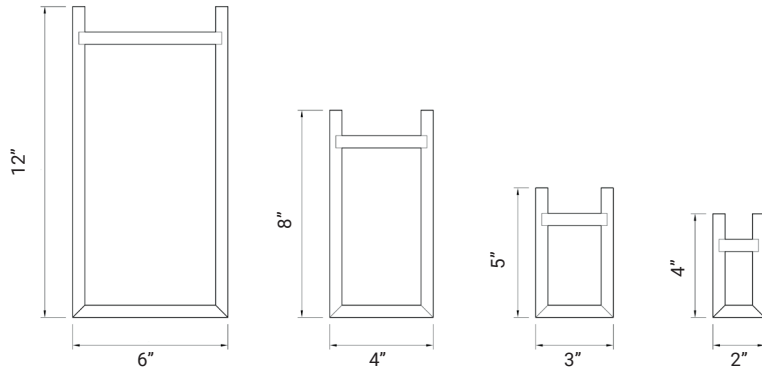

Contact LINEA for details

**Product information is subject to change without notice.*

MODULES

LINEA — FLEXIFELT Beams			
Style	Height	Width	Length
Module 1	4"	2"	Up to 8'
Module 2	5"	3"	Up to 8'
Module 3	8"	4"	Up to 8'
Module 4	12"	6"	Up to 8'