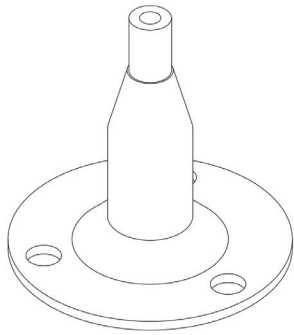

FLEXIFELT HARDWARE

SKU: FF-CA-ST-100
Hanging & Ceiling Attachment

SKU: FF-CA-ST-101
Ceiling Caliper

SKU: FF-CA-ST-102
Ceiling Caliper

SKU: FF-CA-ST-103
Hook Cable Gripper

SKU: FF-SG-ST-104
Swivel Attachment

SKU: FF-TBA-ST-105
T-Bar Attachment

SKU: FF-GR-ST-200
Looping Extender Gripper

SKU: FF-CG-ST-201
Cable Gripper

SKU: FF-SEG-ST-202
Side Exit Gripper

FLEXIFELT HARDWARE

SKU: FF-SEG-ST-203
Side Exit Gripper

SKU: FF-SEG-ST-204
Side Exit Gripper