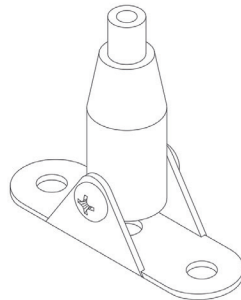

FLEXIFELT HARDWARE

SKU: FF-CA-ST-100
Hanging & Ceiling Attachment

SKU: FF-CA-ST-101
Ceiling Caliper

SKU: FF-CA-ST-102
Ceiling Caliper

SKU: FF-CA-ST-103
Hook Cable Gripper

SKU: FF-SG-ST-104
Swivel Attachment

SKU: FF-TBA-ST-105
T-Bar Attachment

SKU: FF-GR-ST-200
Looping Extender Gripper

SKU: FF-CG-ST-201
Cable Gripper

SKU: FF-SEG-ST-202
Side Exit Gripper

FLEXIFELT HARDWARE

SKU: FF-SEG-ST-203
Side Exit Gripper

SKU: FF-SEG-ST-204
Side Exit Gripper