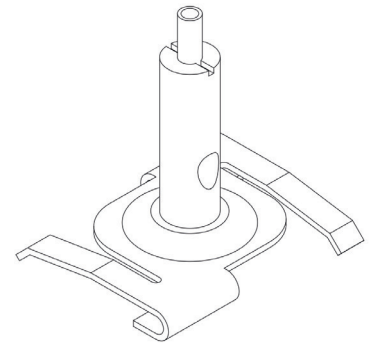

FLEXIFELT HARDWARE

SKU: FF-CA-ST-100
Hanging & Ceiling Attachment

SKU: FF-CA-ST-101
Ceiling Caliper

SKU: FF-CA-ST-102
Ceiling Caliper

SKU: FF-CA-ST-103
Hook Cable Gripper

SKU: FF-SG-ST-104
Swivel Attachment

SKU: FF-TBA-ST-105
T-Bar Attachment

SKU: FF-GR-ST-200
Looping Extender Gripper

SKU: FF-CG-ST-201
Cable Gripper

SKU: FF-SEG-ST-202
Side Exit Gripper

FLEXIFELT HARDWARE

SKU: FF-SEG-ST-203
Side Exit Gripper

SKU: FF-SEG-ST-204
Side Exit Gripper

Aircraft cable, when required, will be provided by Linea in 5-foot lengths.

SKU:FF-TN-400