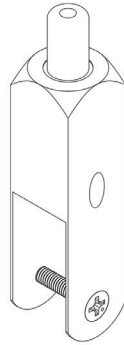

FLEXIFELT HARDWARE

SKU: FF-CA-ST-100
Hanging & Ceiling Attachment

SKU: FF-CA-ST-101
Ceiling Caliper

SKU: FF-CA-ST-102
Ceiling Caliper

SKU: FF-CA-ST-103
Hook Cable Gripper

SKU: FF-SG-ST-104
Swivel Attachment

SKU: FF-TBA-ST-105
T-Bar Attachment

SKU: FF-GR-ST-200
Looping Extender Gripper

SKU: FF-CG-ST-201
Cable Gripper

SKU: FF-SEG-ST-202
Side Exit Gripper

FLEXIFELT HARDWARE

SKU: FF-SEG-ST-203
Side Exit Gripper

SKU: FF-SEG-ST-204
Side Exit Gripper

SKU: FF-HCG-ST-205
Ceiling Caliper

SKU: FF-HCG-ST-206
Ceiling Caliper

SKU: FF-SO-ST-300
Standoff

SKU: FF-TTC-AL-500
T-Track Channel

Z-Clip & Z-Bar
SKU: FF-ZCZB-AL-501

Square Head Bolt
SKU: FF-TB-ST-503

NOTE: