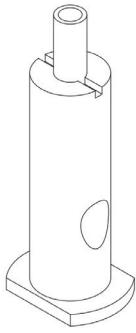

FLEXIFELT HARDWARE

SKU: FF-CA-ST-100
Hanging & Ceiling Attachment

SKU: FF-CA-ST-101
Ceiling Caliper

SKU: FF-CA-ST-102
Ceiling Caliper

SKU: FF-CA-ST-103
Hook Cable Gripper

SKU: FF-SG-ST-104
Swivel Attachment

SKU: FF-TBA-ST-105
T-Bar Attachment

SKU: FF-GR-ST-200
Looping Extender Gripper

SKU: FF-CG-ST-201
Cable Gripper

SKU: FF-SEG-ST-202
Side Exit Gripper

FLEXIFELT HARDWARE

SKU: FF-SEG-ST-203
Side Exit Gripper

SKU: FF-SEG-ST-204
Side Exit Gripper

SKU: FF-HCG-ST-205
Ceiling Caliper

SKU: FF-HCG-ST-206
Ceiling Caliper

SKU: FF-SO-ST-300
Standoff

SKU: FF-TTC-AL-500
T-Track Channel

Z-Clip & Z-Bar
SKU: FF-ZCZB-AL-501

Square Head Bolt
SKU: FF-TB-ST-503

NOTE: