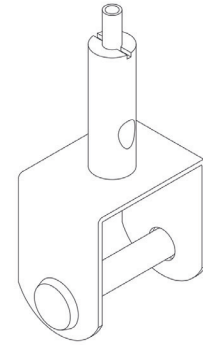

FLEXIFELT HARDWARE

SKU: FF-CA-ST-100
Hanging & Ceiling Attachment

SKU: FF-CA-ST-101
Ceiling Caliper

SKU: FF-CA-ST-102
Ceiling Caliper

SKU: FF-CA-ST-103
Hook Cable Gripper

SKU: FF-SG-ST-104
Swivel Attachment

SKU: FF-TBA-ST-105
T-Bar Attachment

SKU: FF-GR-ST-200
Looping Extender Gripper

SKU: FF-CG-ST-201
Cable Gripper

SKU: FF-SEG-ST-202
Side Exit Gripper

FLEXIFELT HARDWARE

SKU: FF-SEG-ST-203
Side Exit Gripper

SKU: FF-SEG-ST-204
Side Exit Gripper