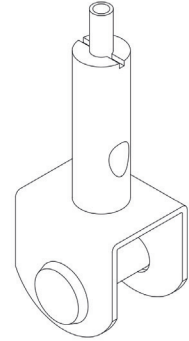

FLEXIFELT HARDWARE

SKU: FF-CA-ST-100
Hanging & Ceiling Attachment

SKU: FF-CA-ST-101
Ceiling Caliper

SKU: FF-CA-ST-102
Ceiling Caliper

SKU: FF-CA-ST-103
Hook Cable Gripper

SKU: FF-SG-ST-104
Swivel Attachment

SKU: FF-TBA-ST-105
T-Bar Attachment

SKU: FF-GR-ST-200
Looping Extender Gripper

SKU: FF-CG-ST-201
Cable Gripper

SKU: FF-SEG-ST-202
Side Exit Gripper

FLEXIFELT HARDWARE

SKU: FF-SEG-ST-203
Side Exit Gripper

SKU: FF-SEG-ST-204
Side Exit Gripper

SKU: FF-HCG-ST-205
Ceiling Caliper

SKU: FF-HCG-ST-206
Ceiling Caliper

SKU: FF-SO-ST-300
Standoff

SKU: FF-TTC-AL-500
T-Track Channel

Z-Clip & Z-Bar
SKU: FF-ZCZB-AL-501

Square Head Bolt
SKU: FF-TB-ST-503

NOTE: