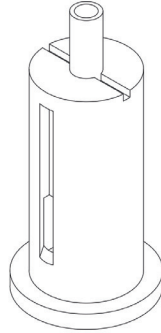

SKU: FF-TBA-ST-105
T-Bar Attachment

SKU: FF-GR-ST-200
Looping Extender Gripper

SKU: FF-CG-ST-201
Cable Gripper

SKU: FF-SEG-ST-202
Side Exit Gripper

FLEXIFELT HARDWARE

SKU: FF-SEG-ST-203
Side Exit Gripper

SKU: FF-SEG-ST-204
Side Exit Gripper

SKU: FF-HCG-ST-205
Ceiling Caliper

SKU: FF-HCG-ST-206
Ceiling Caliper

SKU: FF-SO-ST-300
Standoff

SKU: FF-TTC-AL-500
T-Track Channel

Z-Clip & Z-Bar
SKU: FF-ZCZB-AL-501

Square Head Bolt
SKU: FF-TB-ST-503

NOTE: